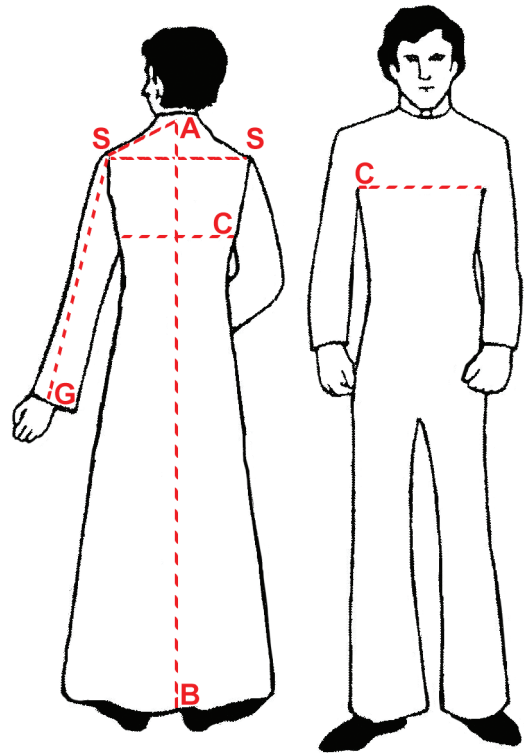

SHOULDER to SHOULDER (S-S): _____

FULL SLEEVE (A-S-G): _____

INSET SLEEVE (S-G): _____

BACK LENGTH (A-B): _____

ANY SPECIAL INSTRUCTIONS:

YOUR NAME: _____

PHONE No.: _____

E-MAIL: _____

Size Chart A is used for Coat Style Albs. These albs include styles **11, 29, 73, 93, 100, 300, 3720** and **3445**. Standard Sizes are shown in the table below.

Record your measurements / info on the previous page.